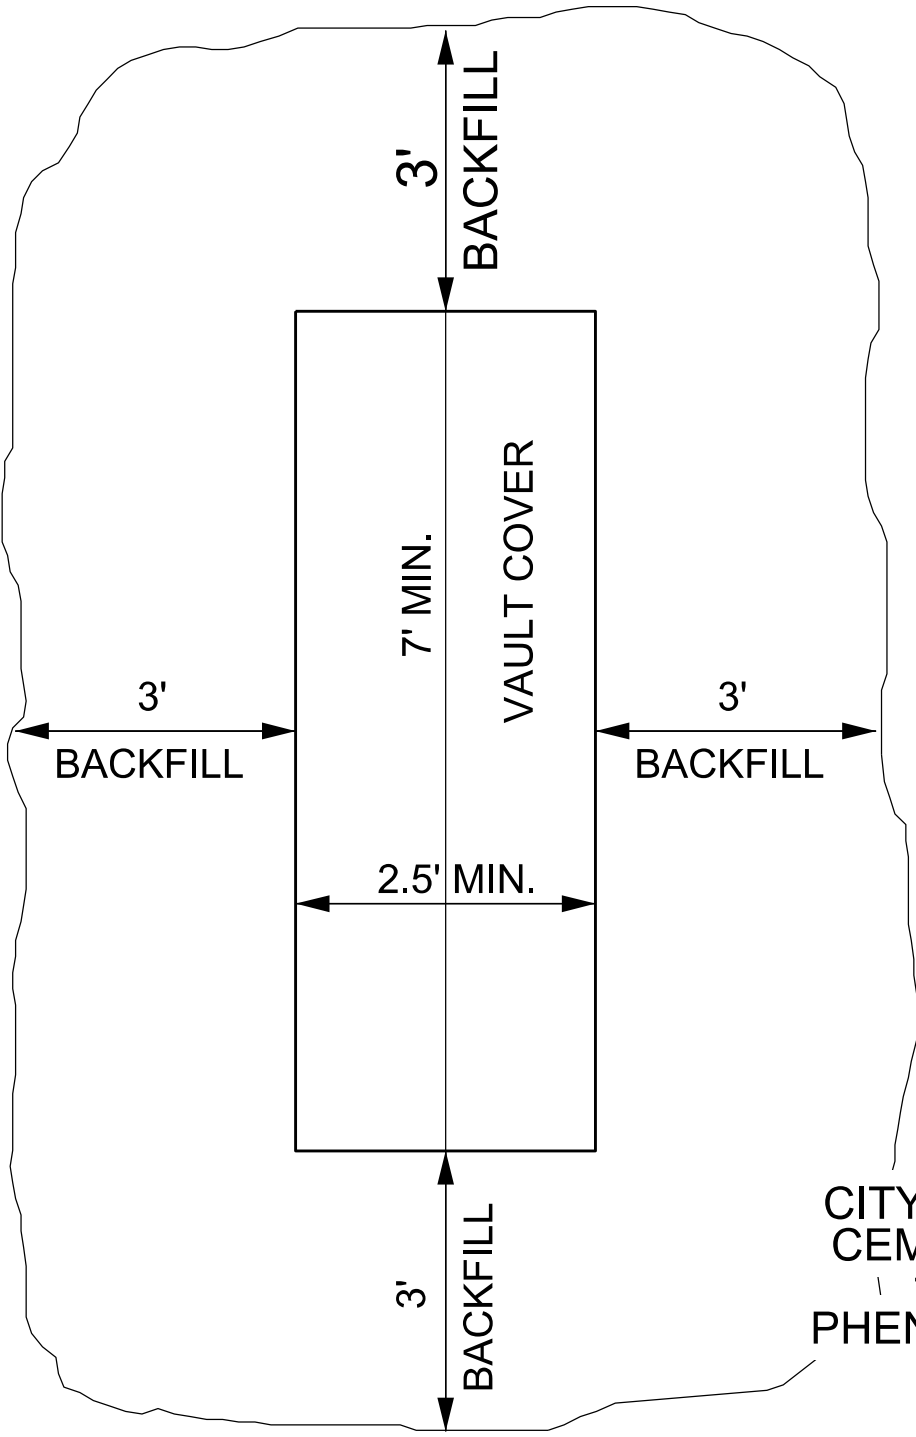

GRAVE REPAIR DETAIL

CITY OF PHENIX CITY
CEMETERY DIVISION
1206 7TH AVE
PHENIX CITY, AL 36868
NOT TO SCALE